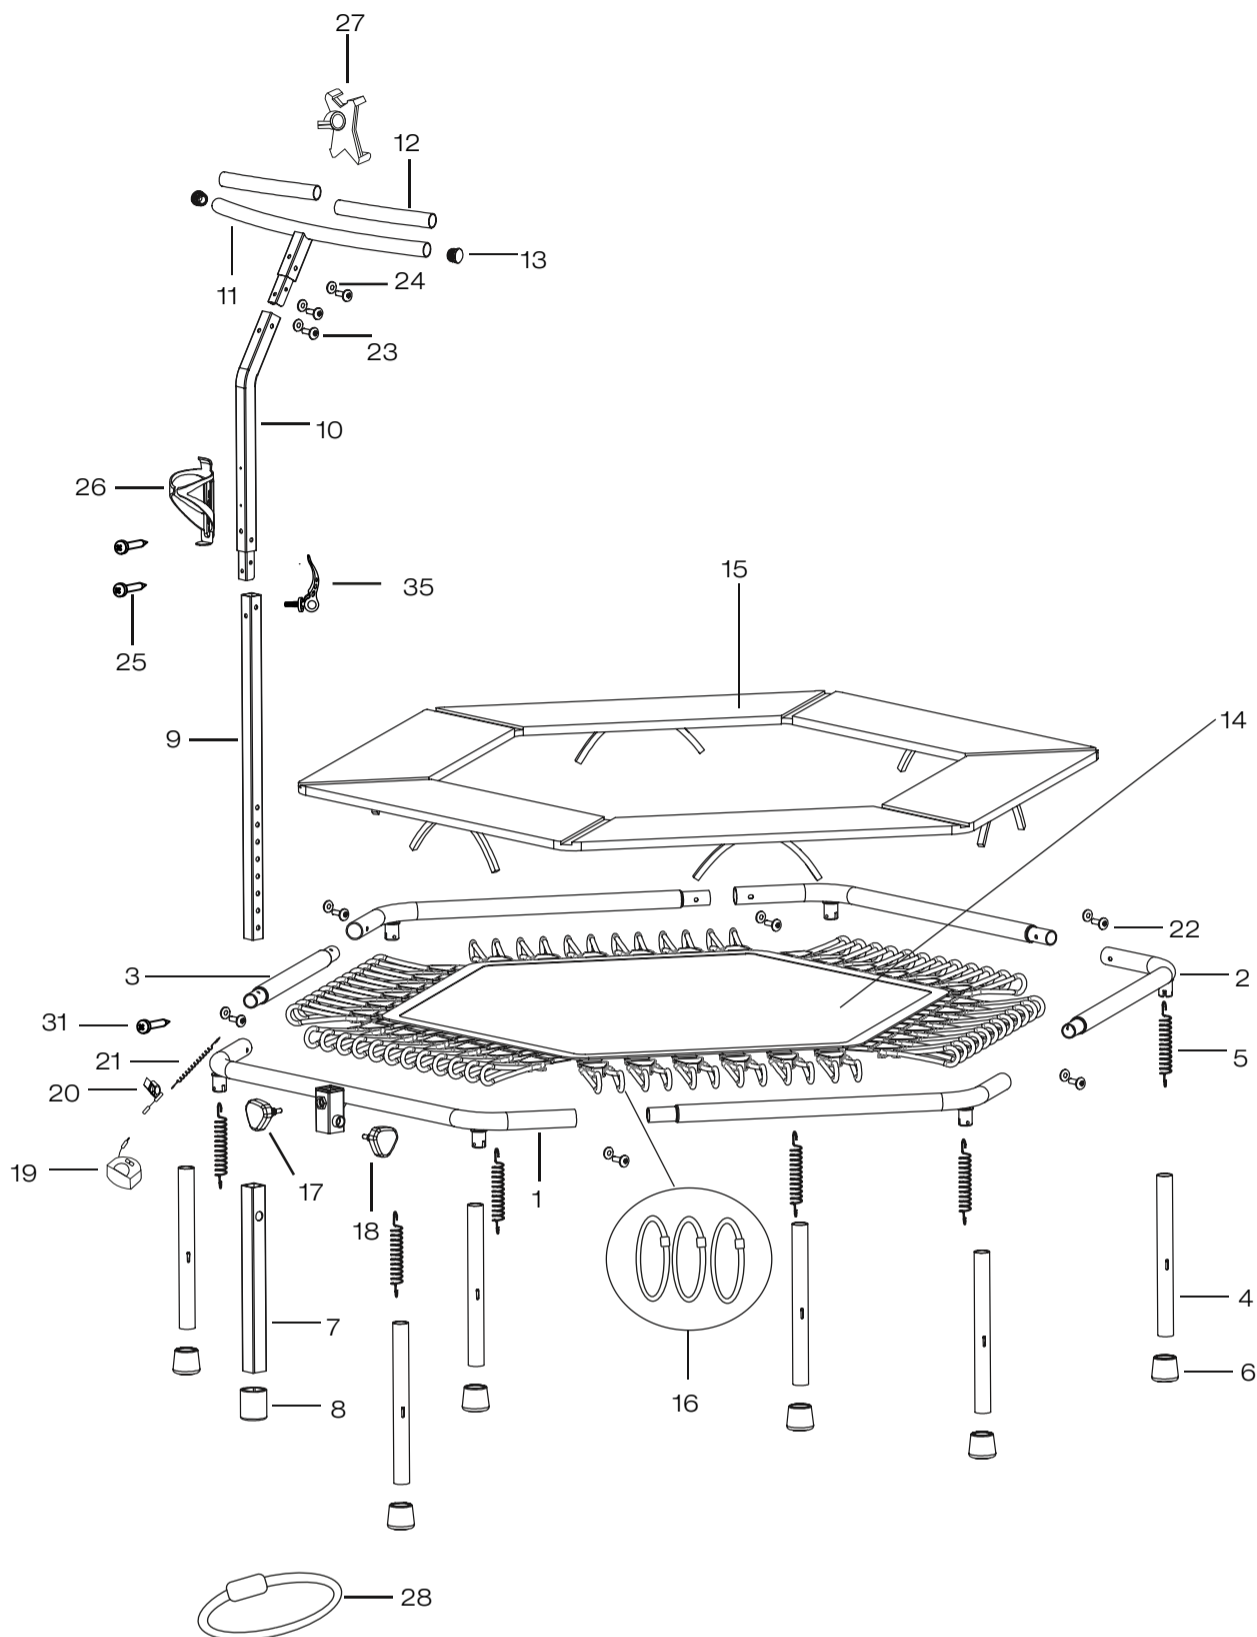

EXPLOSION-DRAWING / SPAREPARTS-OVERVIEW

EXPLOSIONSZEICHNUNG / ERSATZTEILLISTE

SPORTSTECH

TRAMPOLIN HTX100

TRAMPOLINE HTX100

Number in explosion drawing	Item number	Description
1	SP_HTX100_01	Frame tube with joint part
2	SP_HTX100_02	Frame tube without joint part
3	SP_HTX100_03	Frame joint tube
4	SP_HTX100_04	Foot tube
5	SP_HTX100_05	Spring for foot tube
6	SP_HTX100_06	Foot tube cover
7	SP_HTX100_07	Handle foot tube
8	SP_HTX100_08	Handle foot tube cover
9	SP_HTX100_09	Handle adjust tube
10	SP_HTX100_10	Middle handle tube
11	SP_HTX100_11	Handle cross bar
12	SP_HTX100_12	Handle foam
13	SP_HTX100_13	Handle tube plug
14	SP_HTX100_14	Jumping mat with clasp
15	SP_HTX100_15	PVC cover pad with velcro
16	SP_HTX100_16	Rubber rope
17	SP_HTX100_17	Fixed knob M10
18	SP_HTX100_18	Adjust knob M16

Number in explosion drawing	Item number	Description
19	SP_HTX100_19	Bluetooth electronic counter
20	SP_HTX100_20	Counter fixed base
21	SP_HTX100_21	Counter linking spring
22	SP_HTX100_22	Frame tube fixing screw M6x12
23	SP_HTX100_23	Handle tube fixing screw M8x12
24	SP_HTX100_24	Flat gasket
25	SP_HTX100_25	Self-tapping screws ST4x15
26	SP_HTX100_26	Cup holder
27	SP_HTX100_27	Phone holder
28	SP_HTX100_28	Bluetooth heart rate belt
31	SP_HTX100_31	Tapping screw ST3x25
35	SP_HTX100_35	Quick tensioner
not in drawing	SP_HTX100_29	Assemble hook
not in drawing	SP_HTX100_30	Hexagon socket wrench
not in drawing	SP_HTX100_32	Handlebar set
not in drawing	SP_HTX100_Carton	Carton
not in drawing	SP_HTX100_Manual	Manual
not in drawing	SP_HTX100_Screw set	Screw and tool set